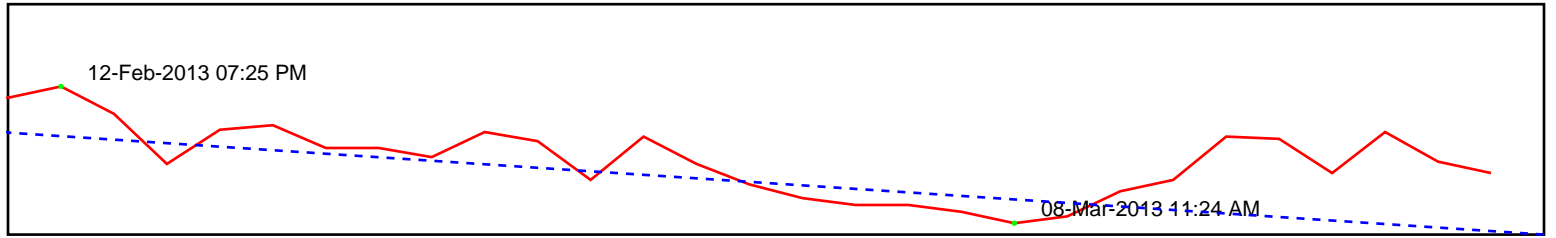

T2 Mood Tracker Report
Generated On: 18-Mar-2013 08:22 AM

Depression

Depression

Feb 28, 2013 1:09:24 PM