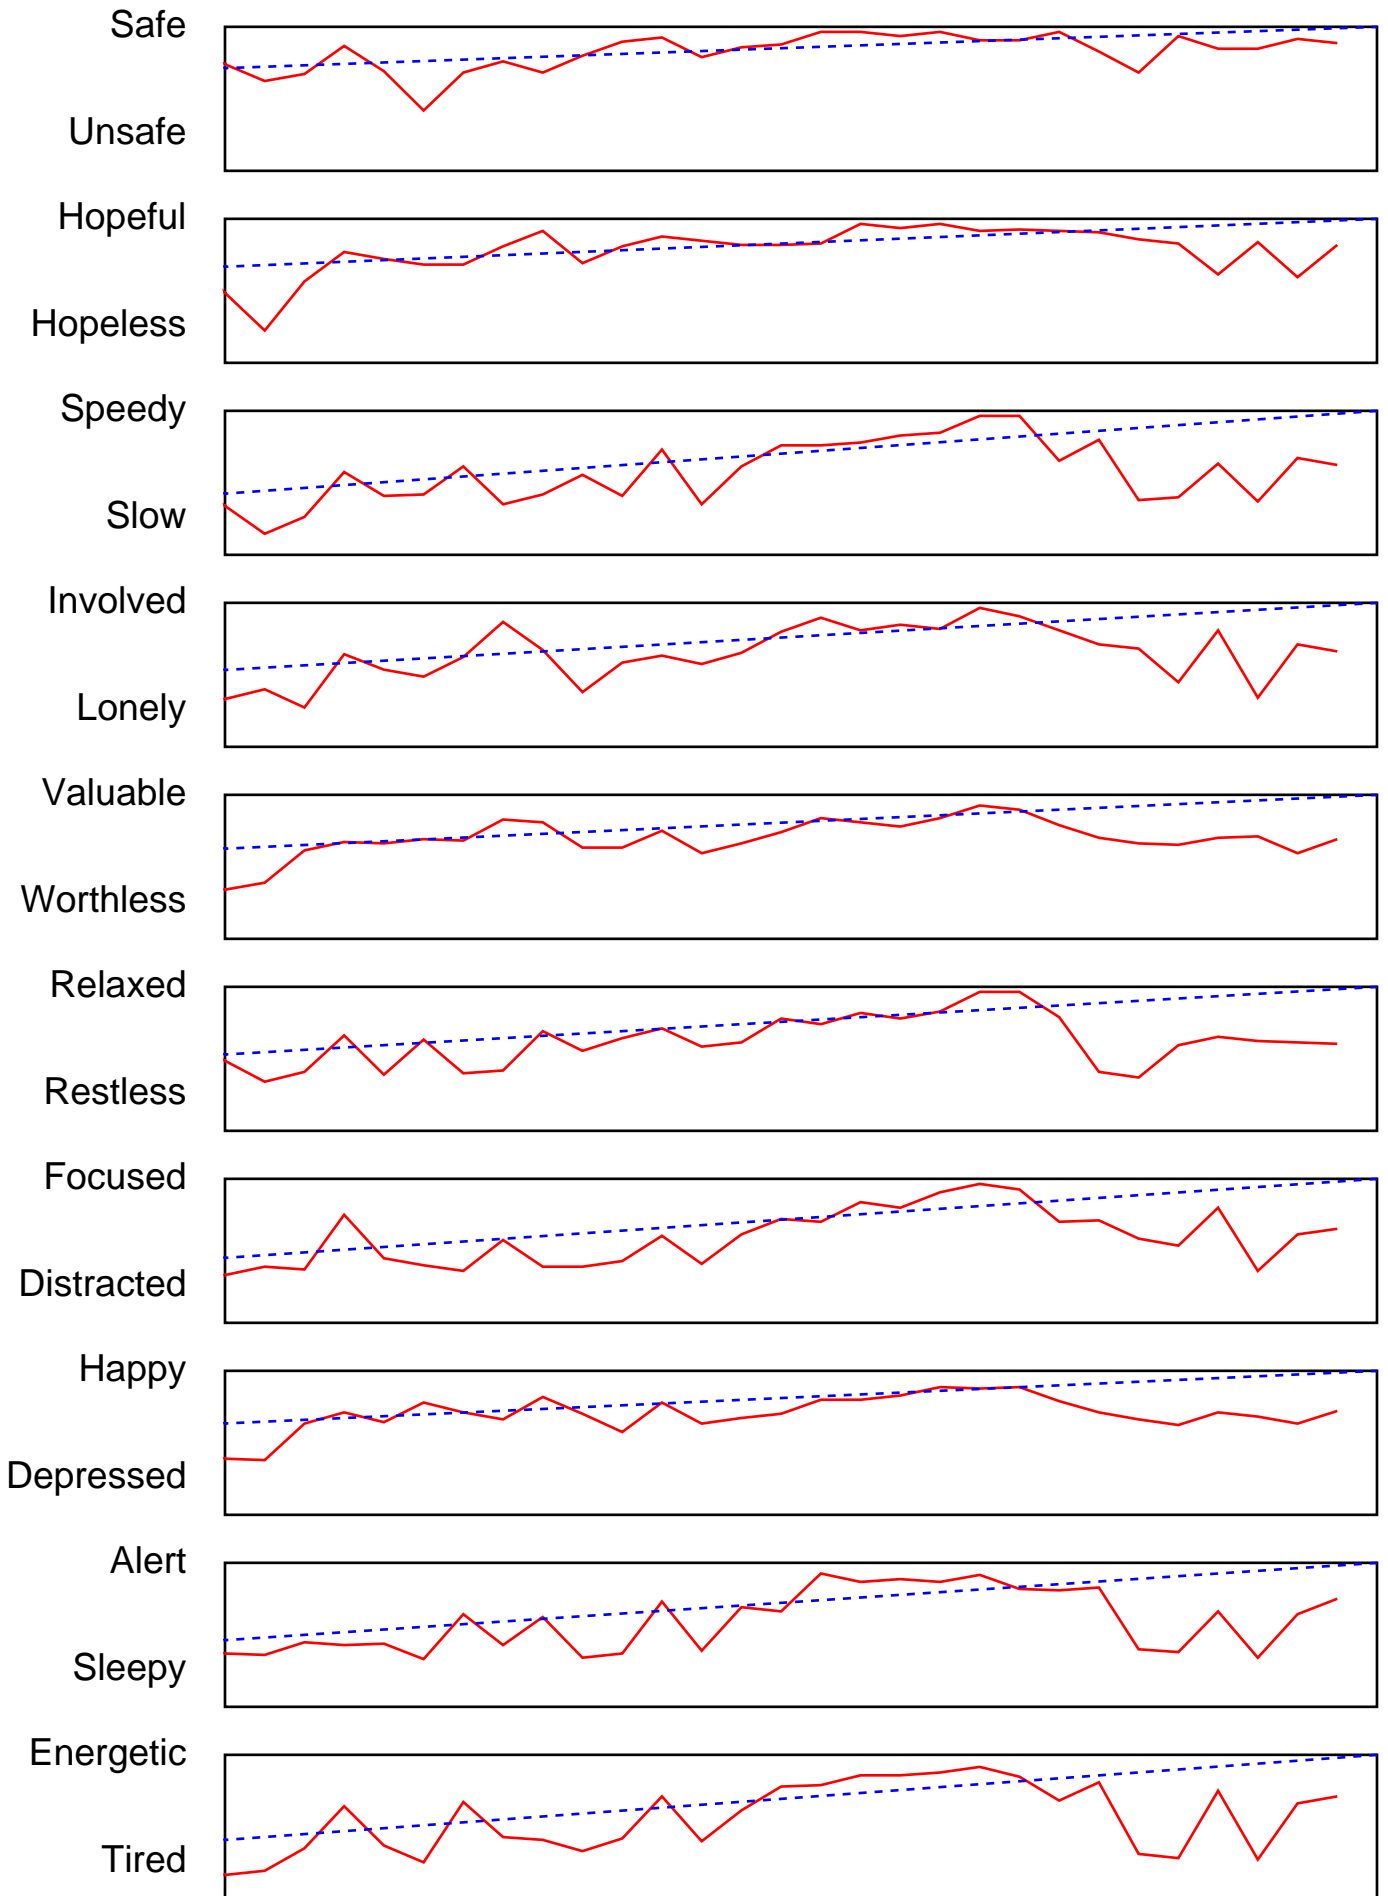

T2 Mood Tracker Report
Generated On: 18-Mar-2013 08:22 AM

Depression

Depression

Feb 28, 2013 1:09:24 PM